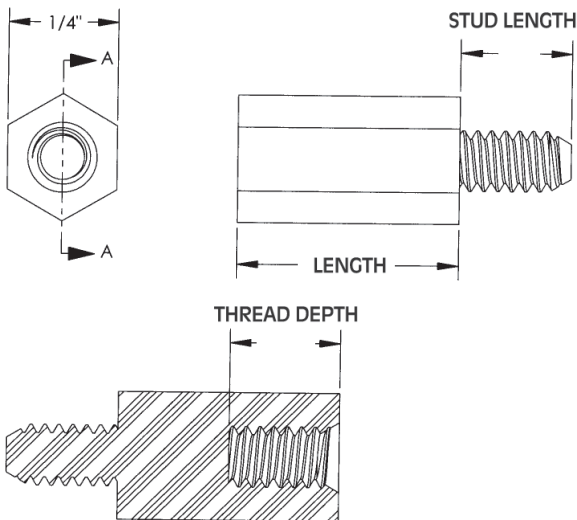

- Thread Depth = 3/16
- ** Thread Depth = 13/64
- *** Thread Depth = .200
- **** Thread Depth = .270

**METRIC Sizes
Also Available**
Page 280