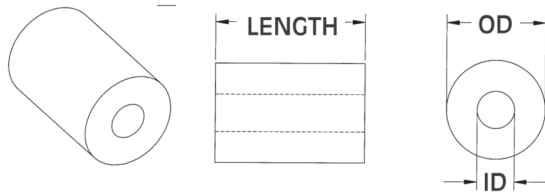

SPACERS

SECTION
V

ROUND SPECIAL STANDARD SPACERS

Molded in Natural Nylon 6/6