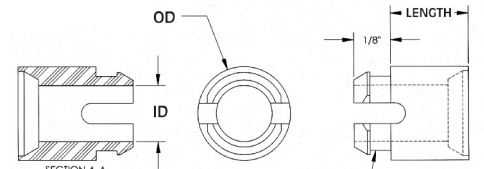

**New
SIZES**

SPECIAL SNAP-IN STANDOFF

Molded in **Natural Nylon 6/6**

ITEM NUMBER	SCREW SIZE	PANEL THICKNESS	HOLE SIZE	LENGTH	OD	ID	DRAWING
13SS003094	3	1/16" (1,58)	.187 (4,75)	.945 (24,0)	1/4" (6,35)	.106 (2,69)	A
13SS004018	4	1/16" (1,58)	.187 (4,75)	.187 (4,75)	.250 (6,35)	.125 (3,18)	A
13SS006037	6	1/16" (1,58)	.234 (5,95)	3/8" (9,53)	9/32" (7,14)	.153 (3,89)	A
13SS008037	8	1/16" (1,58)	.234 (5,95)	3/8" (9,53)	9/32" (7,14)	.169 (4,29)	A
13SS008050	8	1/16" (1,58)	.234 (5,95)	1/2" (12,70)	9/32" (7,14)	.169 (4,29)	A
13SS010265	10	1/16" (1,58)	.265 (6,73)	.265 (6,73)	.316 (8,03)	.190 (4,83)	B
13SS010375	10	1/16" (1,58)	.265 (6,73)	.375 (9,53)	.316 (8,03)	.190 (4,83)	B