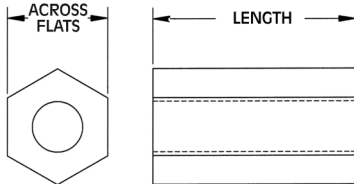

8-32*** Available in M4 Thread
10-32**** Available in M5 Thread

SPACERS

SECTION

V

HEX SPACERS

Molded in **Natural Nylon 6/6**

All hex nylon spacers can be tapped two thread sizes larger than the screw size listed.